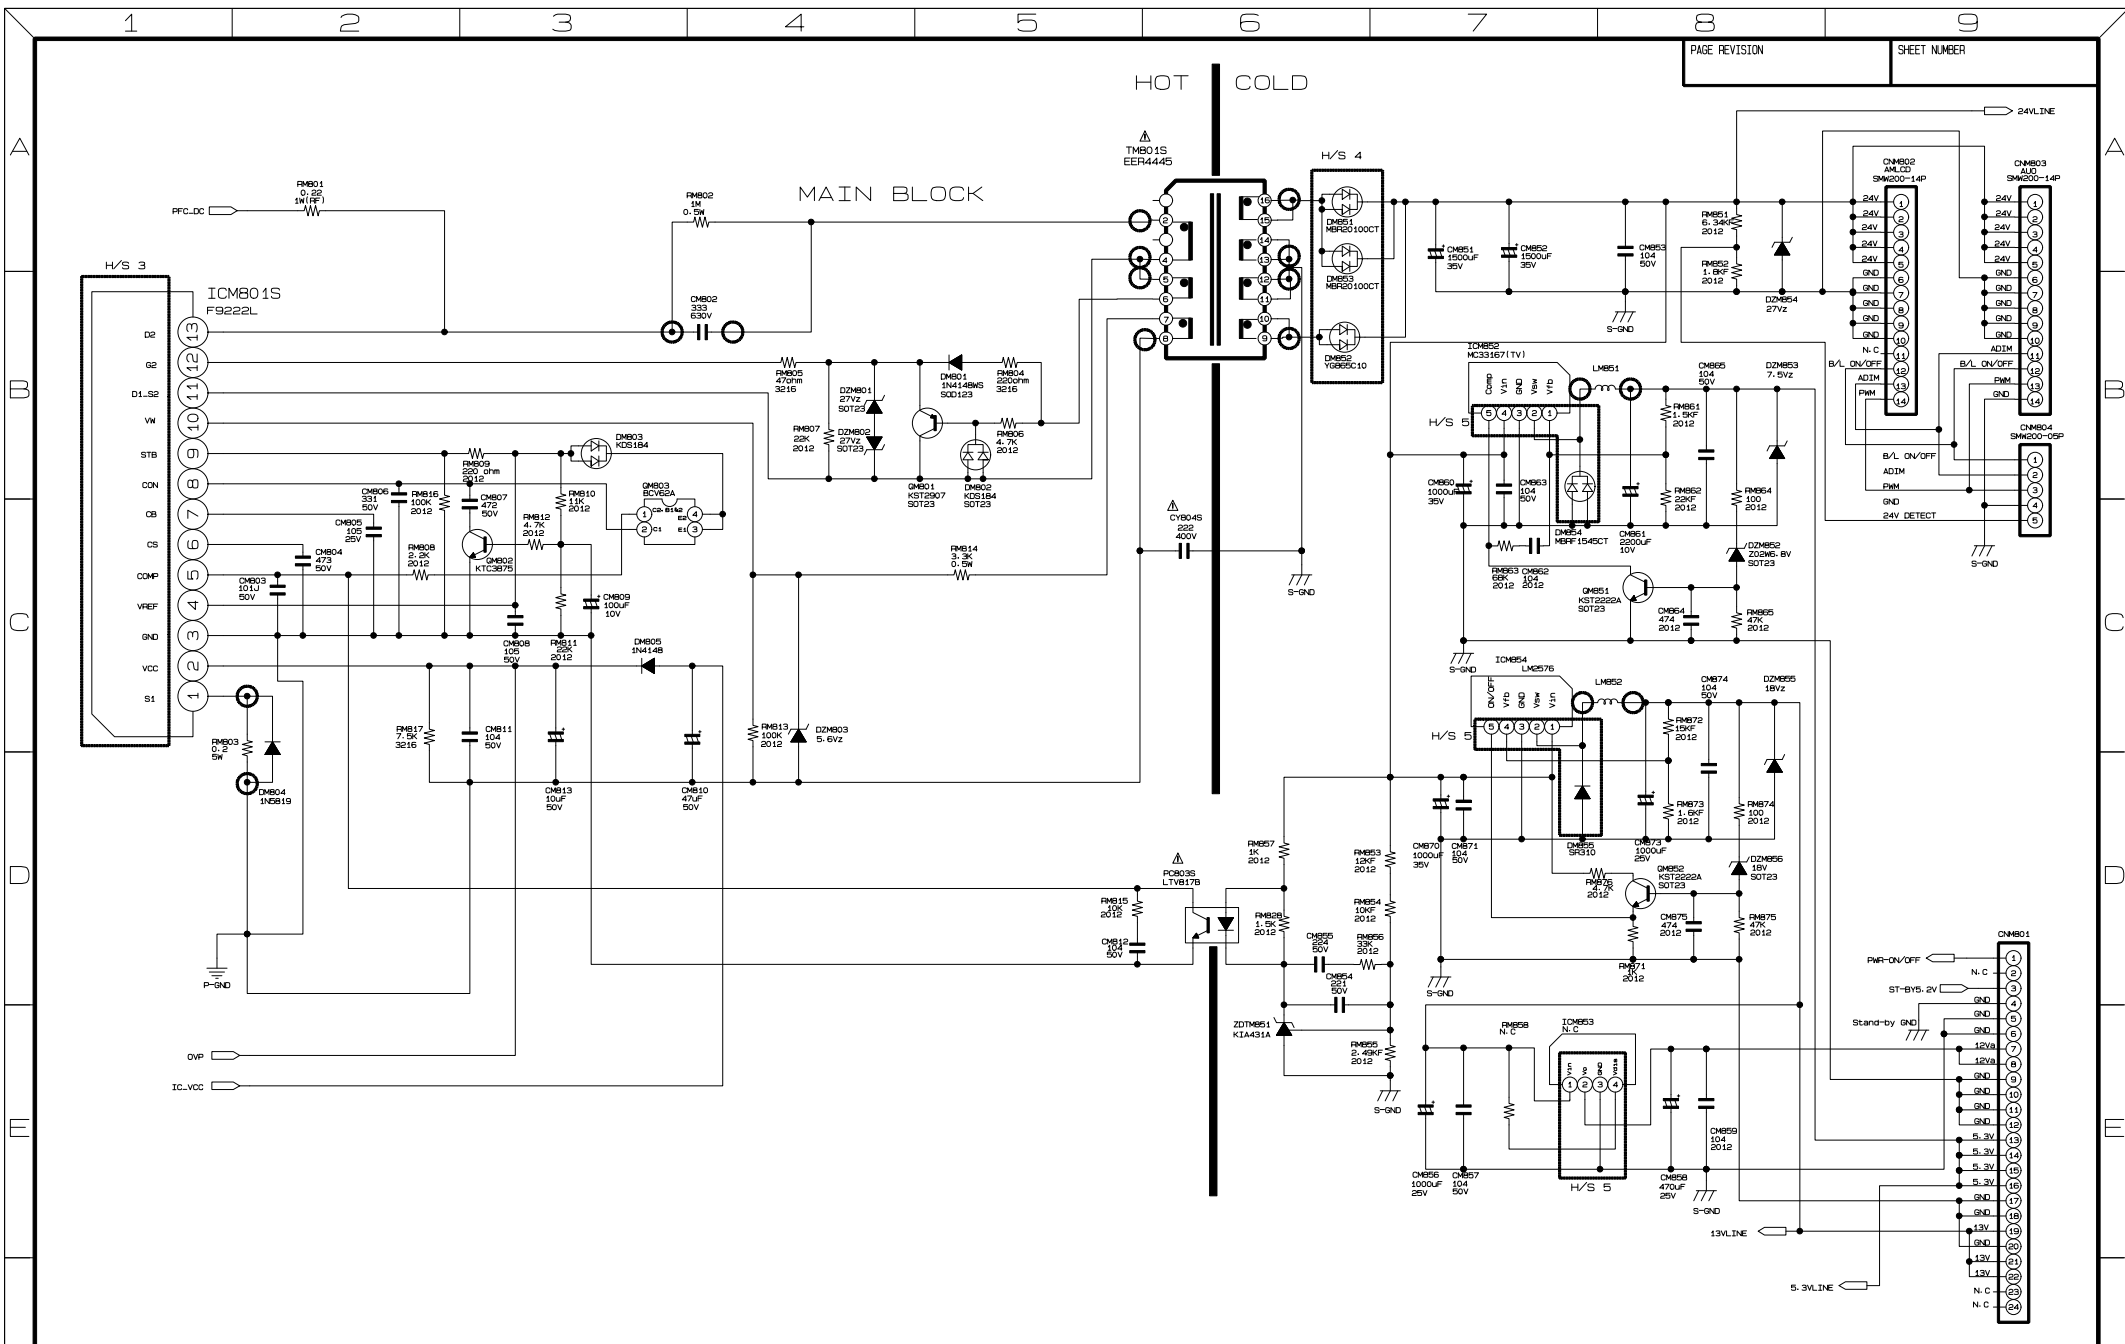

NOTE

USER SAMSUNG ELECTRONICS		DATE	
MODEL NAME MK 37 INCH	SCALE	DRAWN P. J. H	
PJM NUMBER	REVISION	CHECKED	
	LEVEL	APPROVED K. S. H	

NOTE

USER	SAMSUNG ELECTRONICS	DATE	
MODEL NAME	MK 37INCH	SCALE	DRAWN P. J. H
PDM NUMBER		REVISION	CHECKED
		LEVEL	APPROVED K. S. H