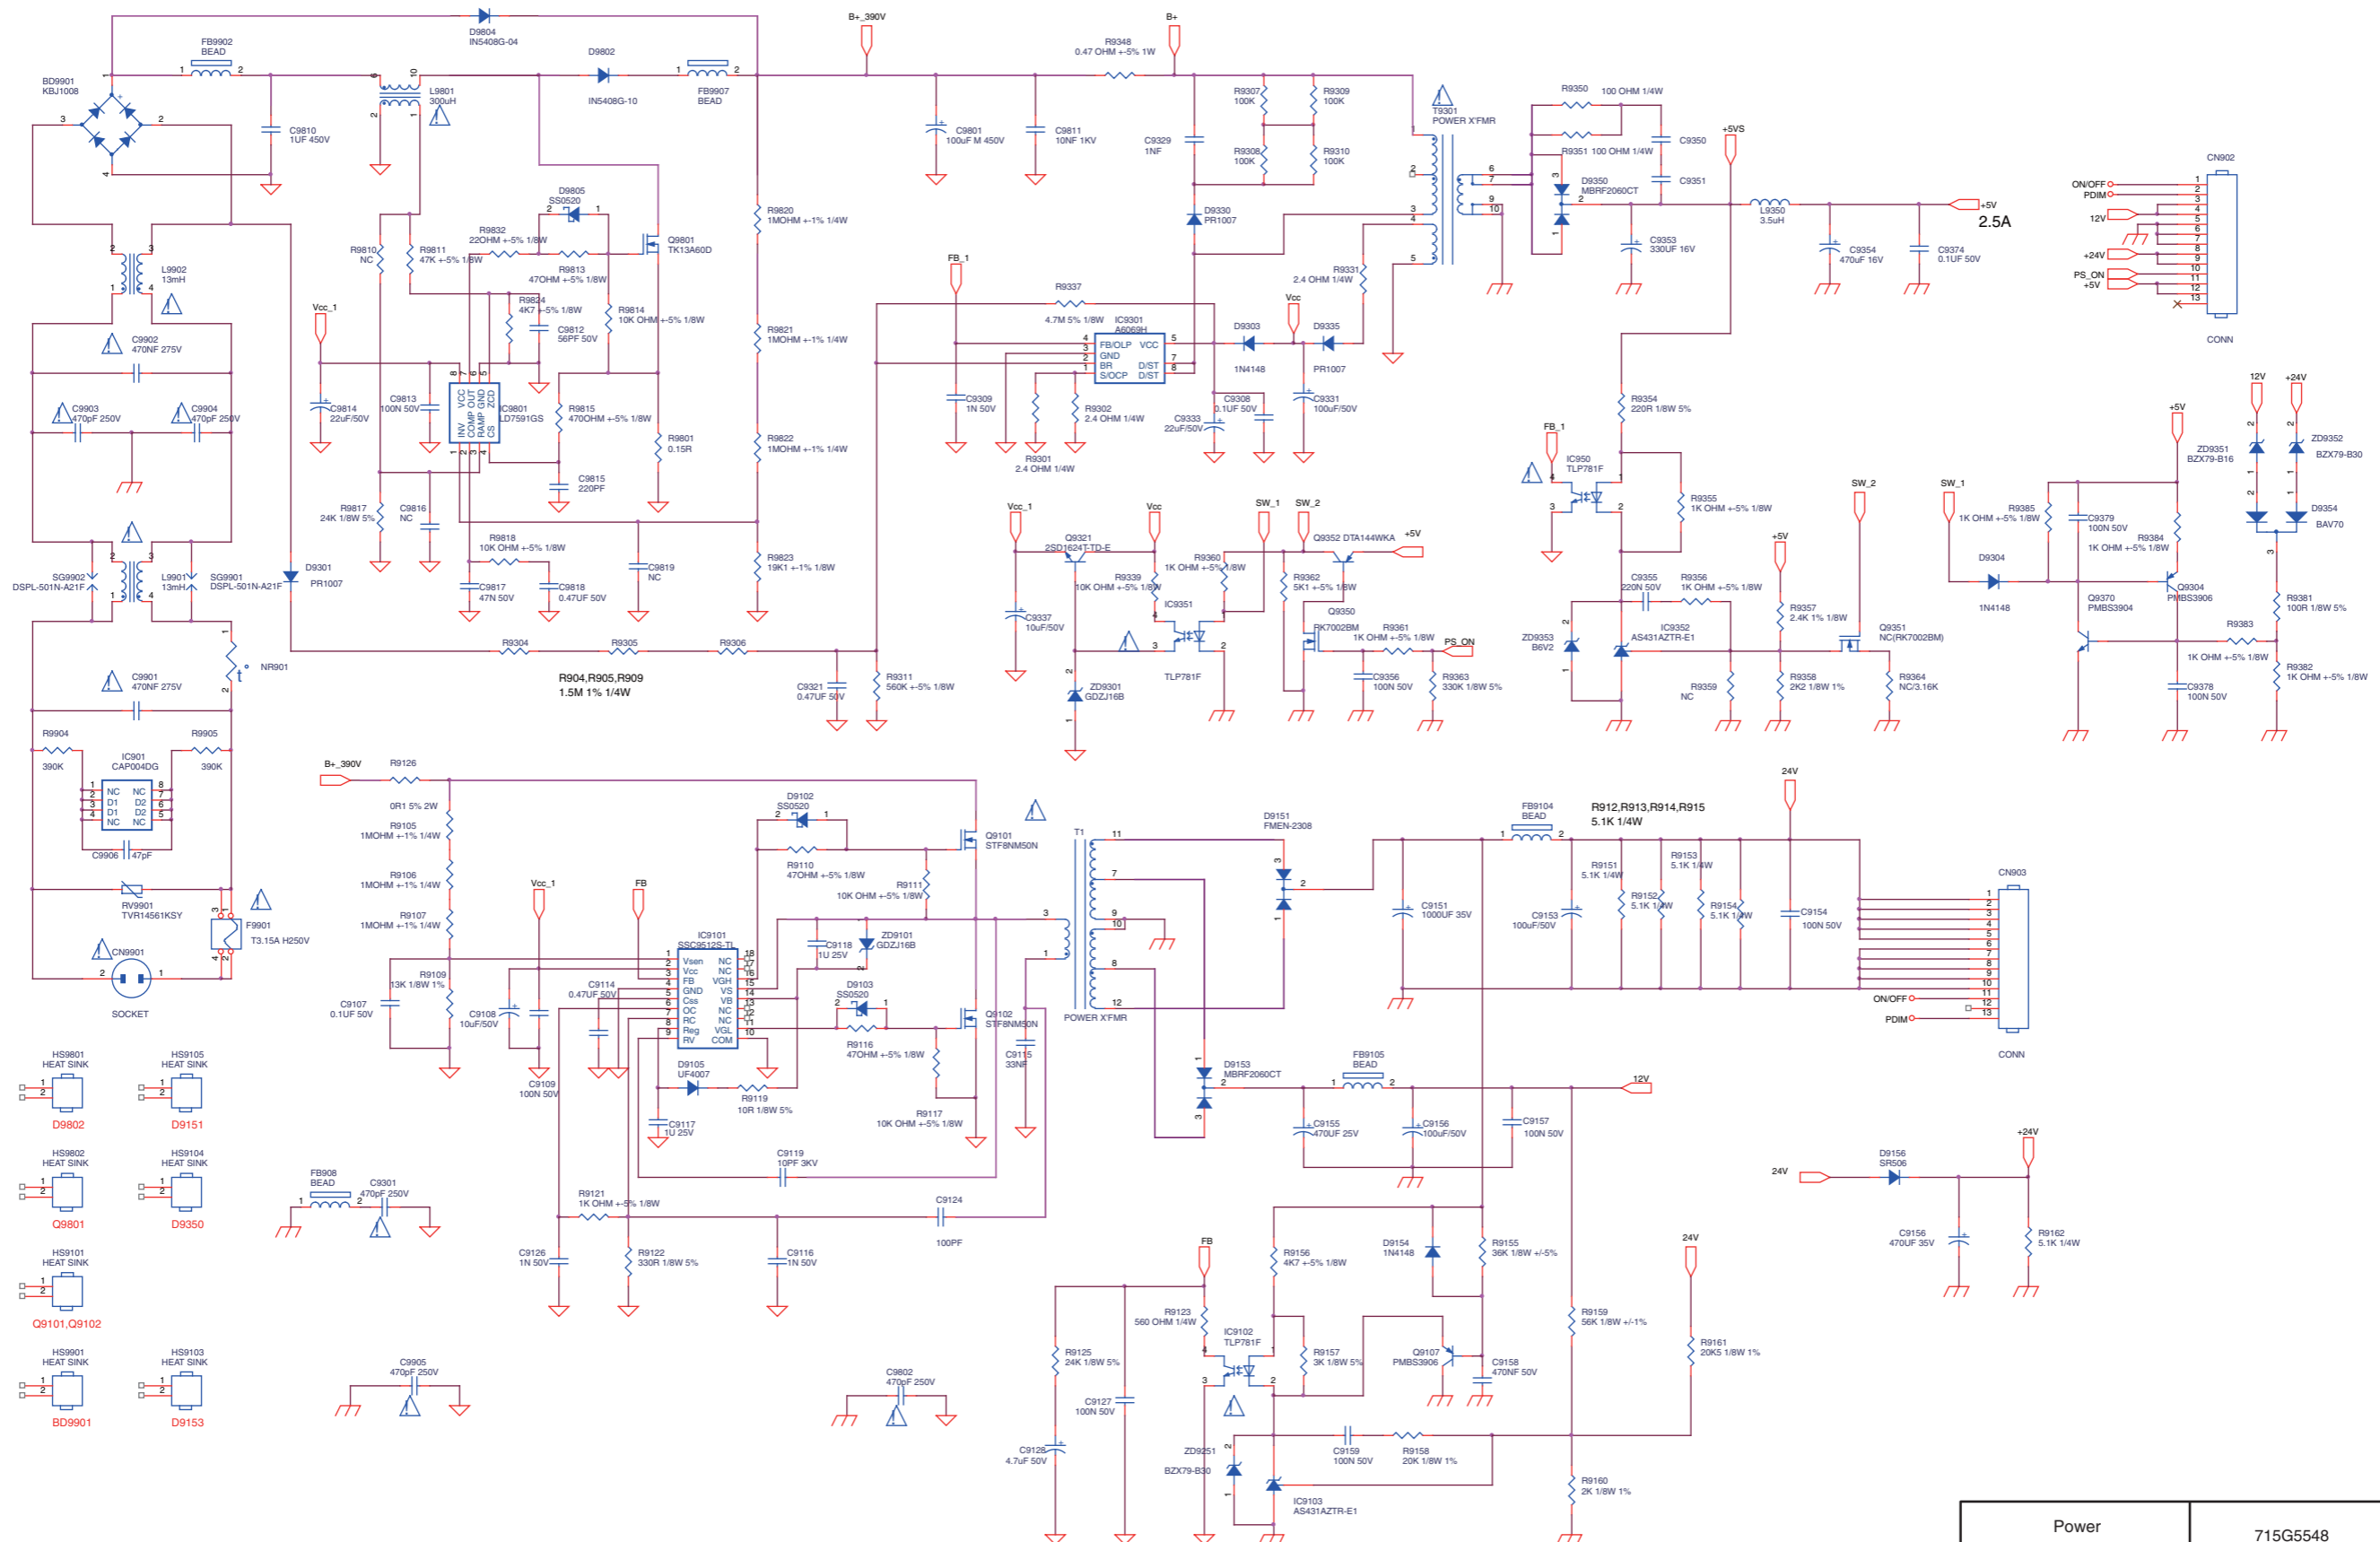

# Power

- HS9801 HEAT SINK
- HS9105 HEAT SINK
- HS9802 HEAT SINK
- HS9104 HEAT SINK
- HS9101 HEAT SINK
- HS9901 HEAT SINK
- HS9103 HEAT SINK
- D9802
- D9151
- D9350
- Q9801
- Q9101, Q9102
- BD9901
- D9153

Power	715G5548	2012-03-28
-------	----------	------------

Power layout top

715G5548