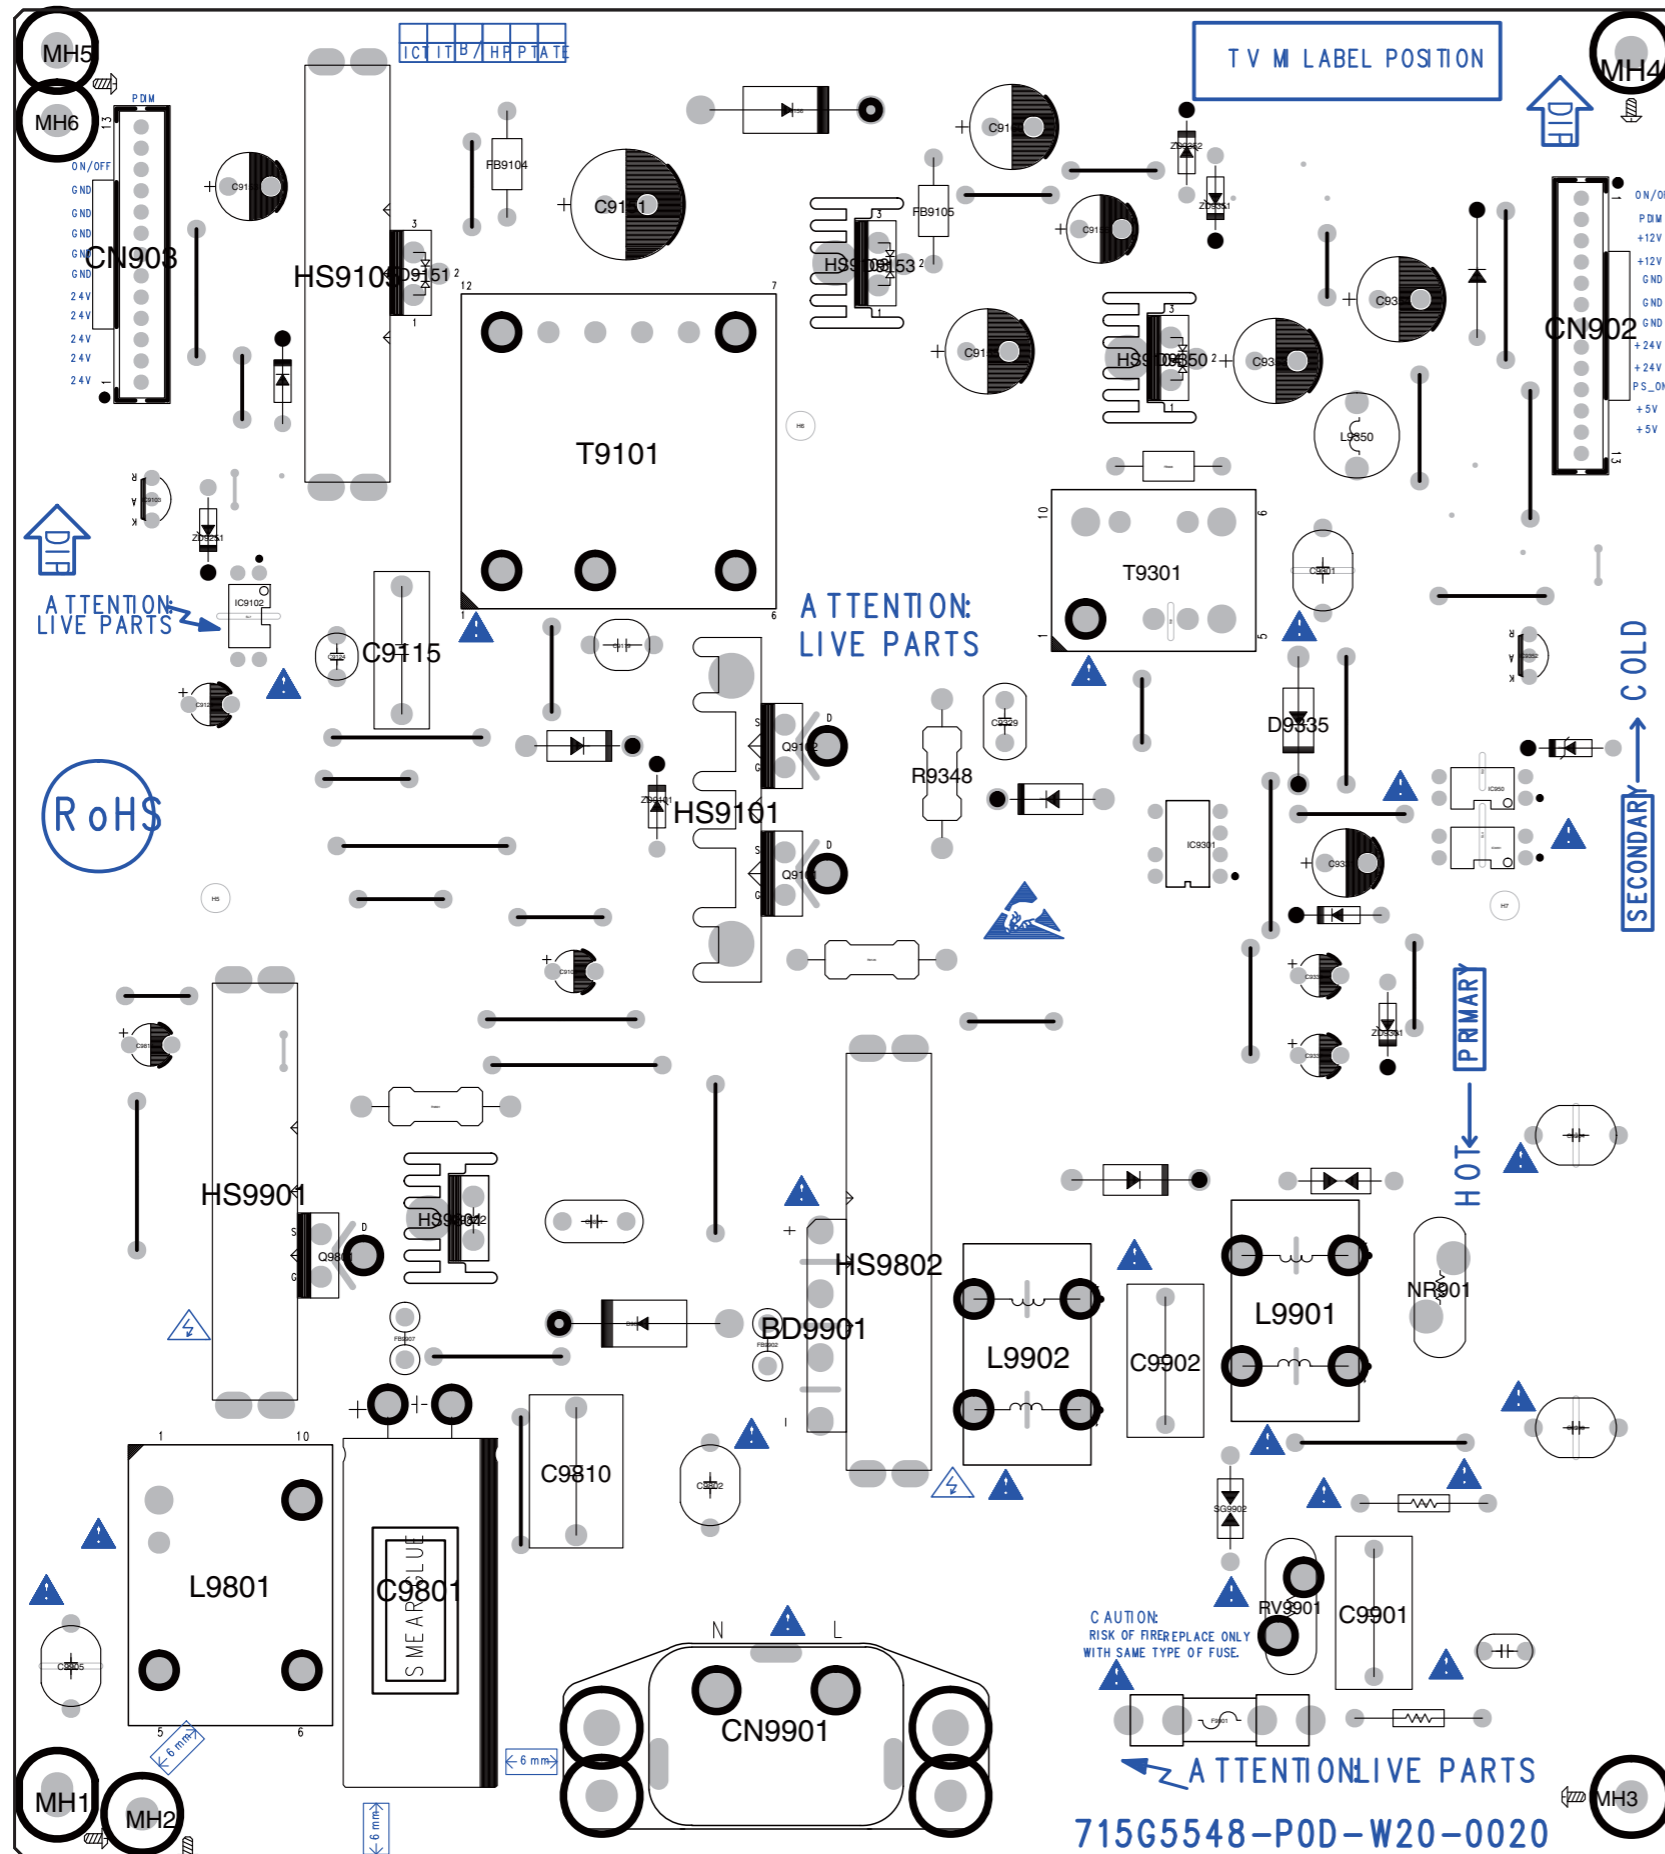

# Power

- HS9801 HEAT SINK
- HS9105 HEAT SINK
- HS9802 HEAT SINK
- HS9104 HEAT SINK
- HS9101 HEAT SINK
- HS9901 HEAT SINK
- HS9103 HEAT SINK
- D9802
- D9151
- D9350
- Q9801
- Q9101, Q9102
- BD9901
- D9153

Power	715G5548	2012-03-28
-------	----------	------------

Power layout top

715G5548